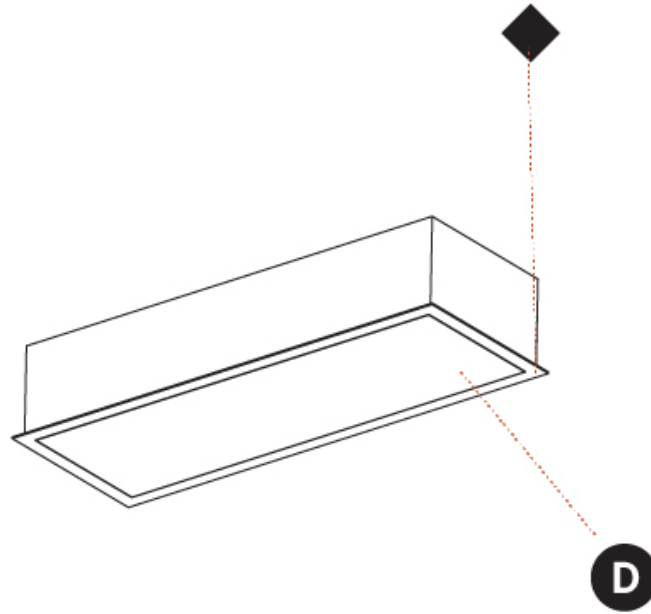

PI2 WHITELINE RECESSED

A37553-

PROJECT

TYPE

SPECIFIER

QUANTITY

DATE

A