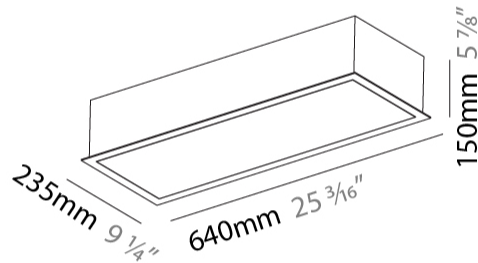

GENERAL

Series: Pi2
Subseries: Pi2 Whiteline
Brand: Prolicht
Division: Architectural
Mounting Type: Recessed
Mounting Location: Ceiling

PHYSICAL

Shape: Rectangle
Length (mm): 640
Length (in): 25 3/16
Width (mm): 235
Width (in): 9 1/4
Depth (mm): 150
Depth (in): 5 7/8
Ceiling Thickness (mm): 10 / 12.5 / 15 / 25 / 30
Ceiling Thickness (in): 3/8 or 1/2 or 9/16 or 1 or 1 3/16
Min. Recessing Depth (mm): 160
Min. Recessing Depth (in): 6 1/8
Light Distribution: Direct
Weight (kg): 4.274
Weight (lbs): 9.40
Diffuser: PMMA - Opal or Micro-Prism
Fixture Finish: SSR / BKV / CWI / CRY / HAB / UFT / ITA / RUA / FTG / MYG / LOD / PUS / FRO / FUP / KIA / POP / BLS / SPG / MEY / GOH / GUM / CHC / COM / ABZ / JAG / OBR / MOS / ROR
Fixture Material: Aluminum
Cut-out Measurements: 625mm / 24 5/8" x 220mm / 8 11/16"

ELECTRICAL

Lamp Type: LED (Zhaga Standard)
Total Output Wattage (W): 19
Dimming: Tri-Mode (Non-Dimming and Phase Dimming (120Vac only) and 0-10V Dimming)
Driver Included: Yes
Driver Location: Integrated
Driver Type: Constant Current - Universal
Driver Class: Class 2
Input Voltage (V): 120 - 277
Constant Current (MA): 500

LED

Color Temperature (°K): 3000 / 3500 / 4000
Max. Delivered Lumen (lm): 1430 / 1539 / 1570
CRI: >80 CRI
Efficiency (%): 0.516
Lamp Life (hrs): 50000

OPTICAL

RATINGS AND CERTIFICATIONS

Certified By: Certified for North American Standards
IP rating: IP20