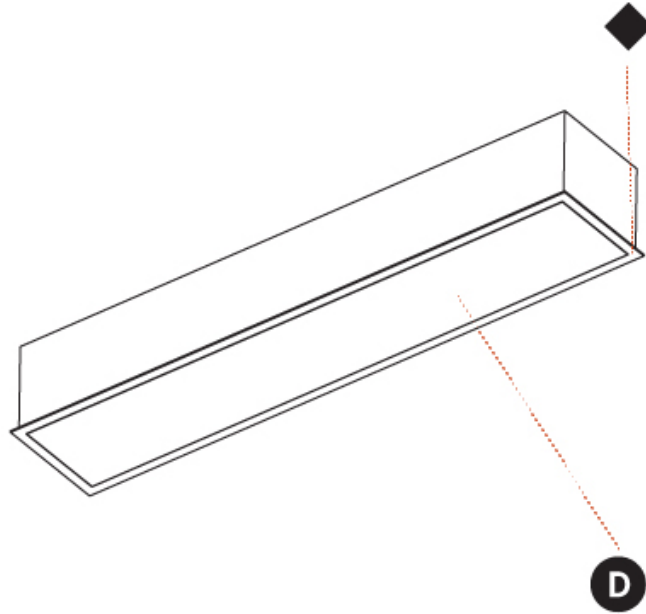

PI2 WHITELINE RECESSED

A37557-

PROJECT

TYPE

SPECIFIER

QUANTITY

DATE