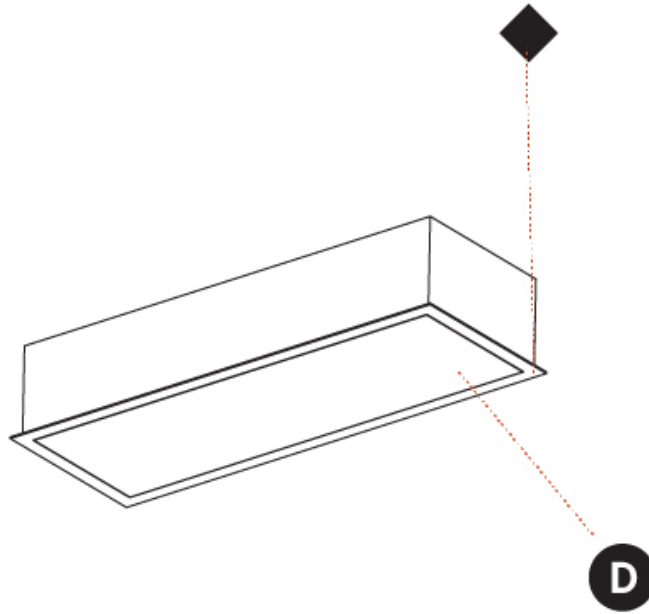

PI2 WHITELINE RECESSED

A37553-

PROJECT

TYPE

SPECIFIER

QUANTITY

DATE