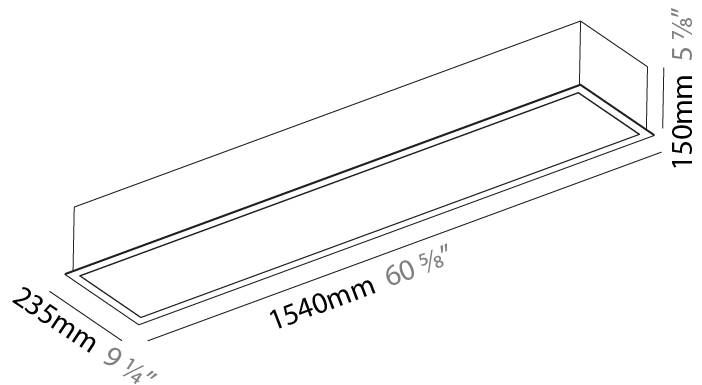

GENERAL

Series: Pi2
Subseries: Pi2 Whiteline
Brand: Prolicht
Division: Architectural
Mounting Type: Recessed
Mounting Location: Ceiling
Subcategory: Ambient

PHYSICAL

Shape: Rectangle
Length (mm): 1540
Length (in): 60 5/8
Width (mm): 235
Width (in): 9 1/4
Depth (mm): 150
Depth (in): 5 7/8
Ceiling Thickness (mm): 10 / 12.5 / 15 / 25
Ceiling Thickness (in): 3/8 or 1/2 or 9/16 or 1
Min. Recessing Depth (mm): 160
Min. Recessing Depth (in): 6 5/16
Light Distribution: Direct
Weight (kg): 9.919
Weight (lbs): 21.82
Diffuser: PMMA - Opal or Micro-Prism
Fixture Finish: SSR / BKV / CWI / CRY / HAB / UFT / ITA / RUA / FTG / MYG / LOD / PUS / FRO / FUP / KIA / POP / BLS / SPG / MEY / GOH / GUM / CHC / COM / ABZ / JAG / OBR / MOS / ROR
Fixture Material: Aluminum
Cut-out Measurements: 1525mm / 60 1/16" x 220mm / 8 11/16"

ELECTRICAL

Lamp Type: LED (Zhaga Standard)
Total Output Wattage (W): 48
Dimming: Tri-Mode (Non-Dimming and Phase Dimming (120Vac only) and 0-10V Dimming)
Driver Included: Yes
Driver Location: Integrated
Driver Type: Constant Current - Universal
Driver Class: Class 2
Input Voltage (V): 120 - 277
Constant Current (MA): 500

LED

Color Temperature (°K): 3000 / 3500 / 4000
Max. Delivered Lumen (lm): 3570 / 3842 / 3920
CRI: >80 CRI
Efficiency (%): 0.549
Lamp Life (hrs): 50000

OPTICAL

RATINGS AND CERTIFICATIONS

Certified By: Certified for North American Standards
IP rating: IP20